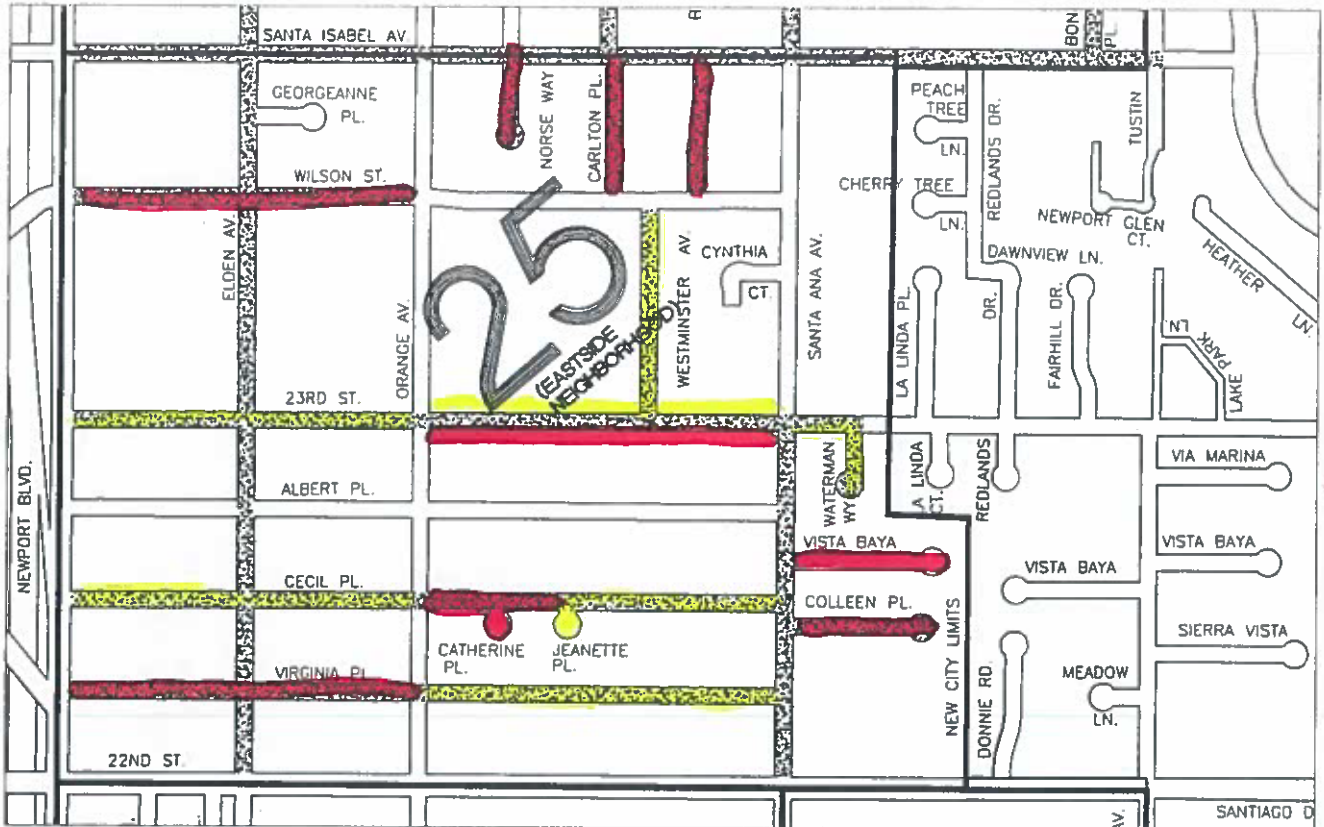

# CITY OF COSTA MESA Public Services/Engineering

(EASTSIDE NEIGHBORHOOD, ZONE #25) LOCATION MAP

### Street Schedule

City of Sosta Mesa  
Slurry Schedule

Thursday  
Friday

August 24, 2017  
August 25, 2017